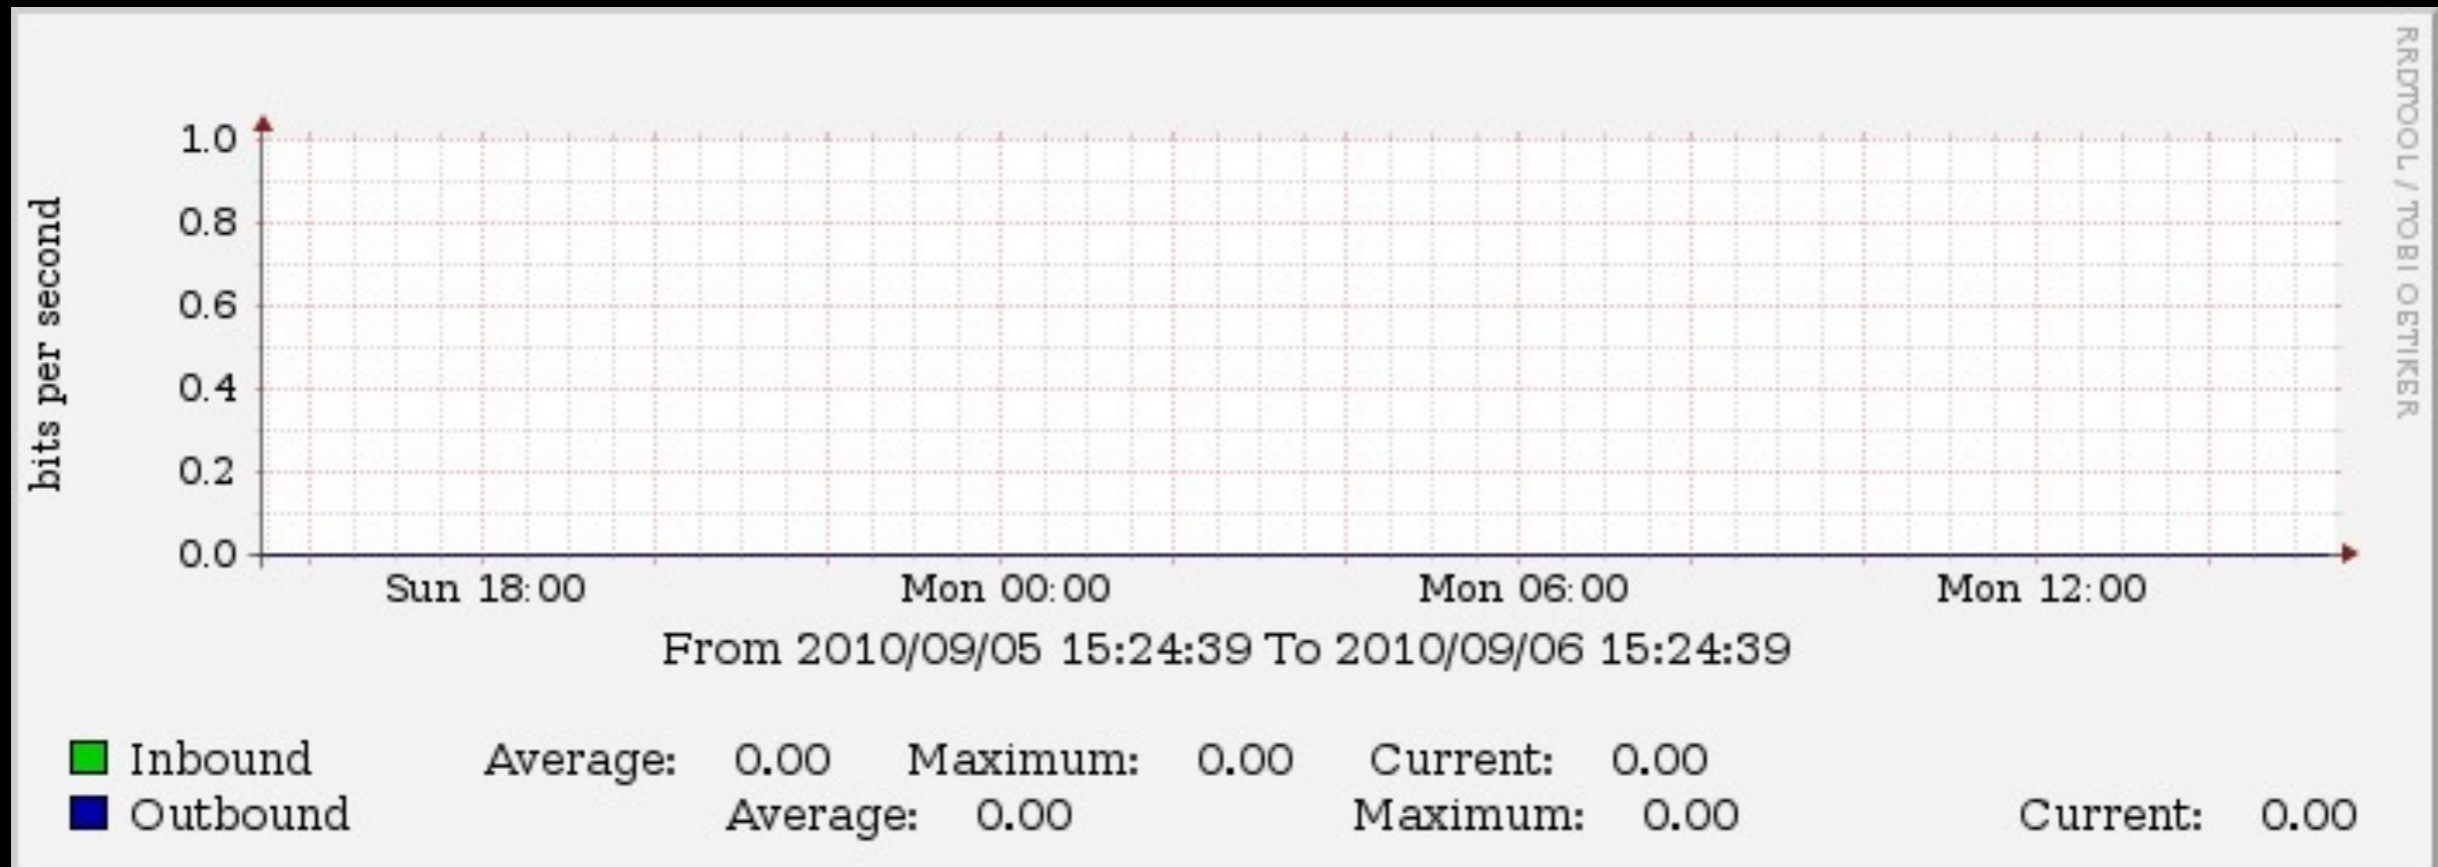

Mandatory IXP traffic graph

Now, Any Questions?