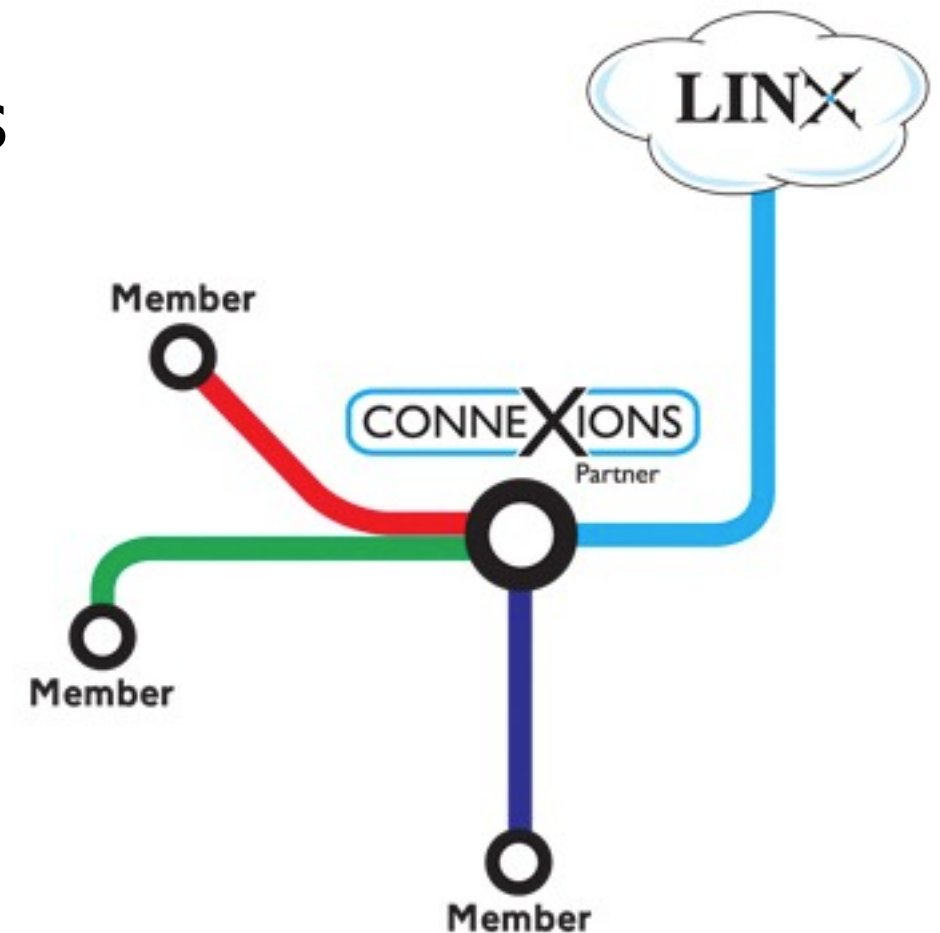

# ConneXions

- Allows members to resell fractions of 10GE port to other, new members
- 100M, 250M, 500M, 1GE
- Already had 4 new members via ConneXions programme