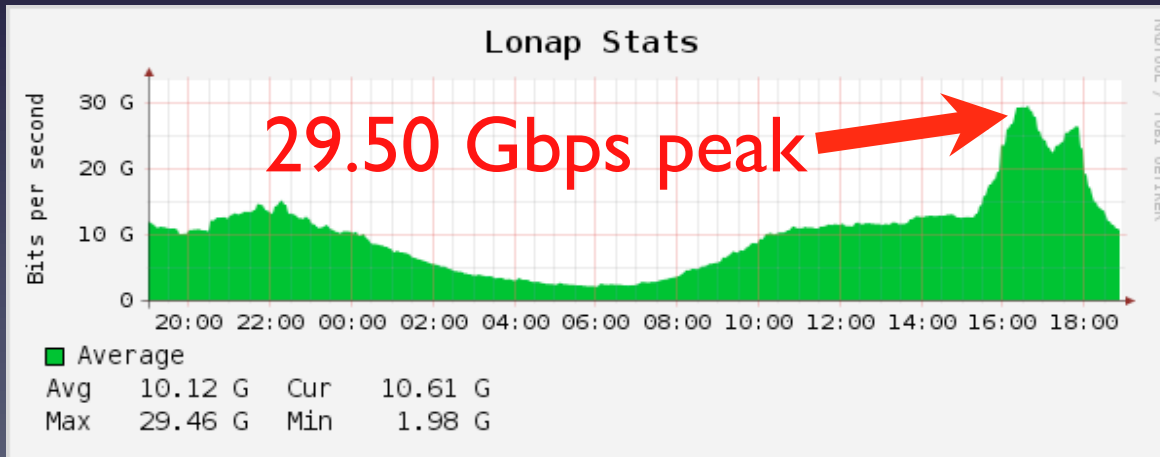

Wed. afternoon World Cup 2010 England vs Slovenia