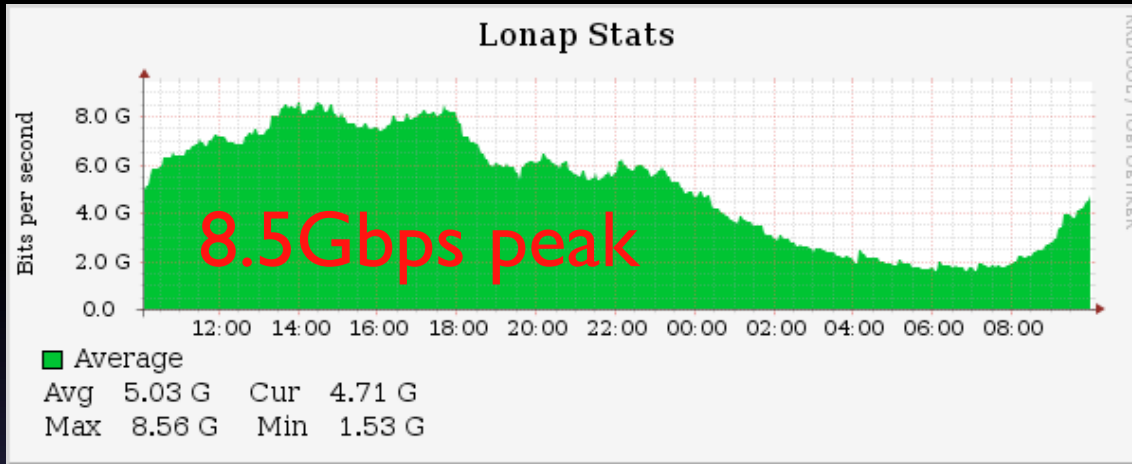

IXP traffic and sport

LONAP (London) traffic on a 'normal' weekday