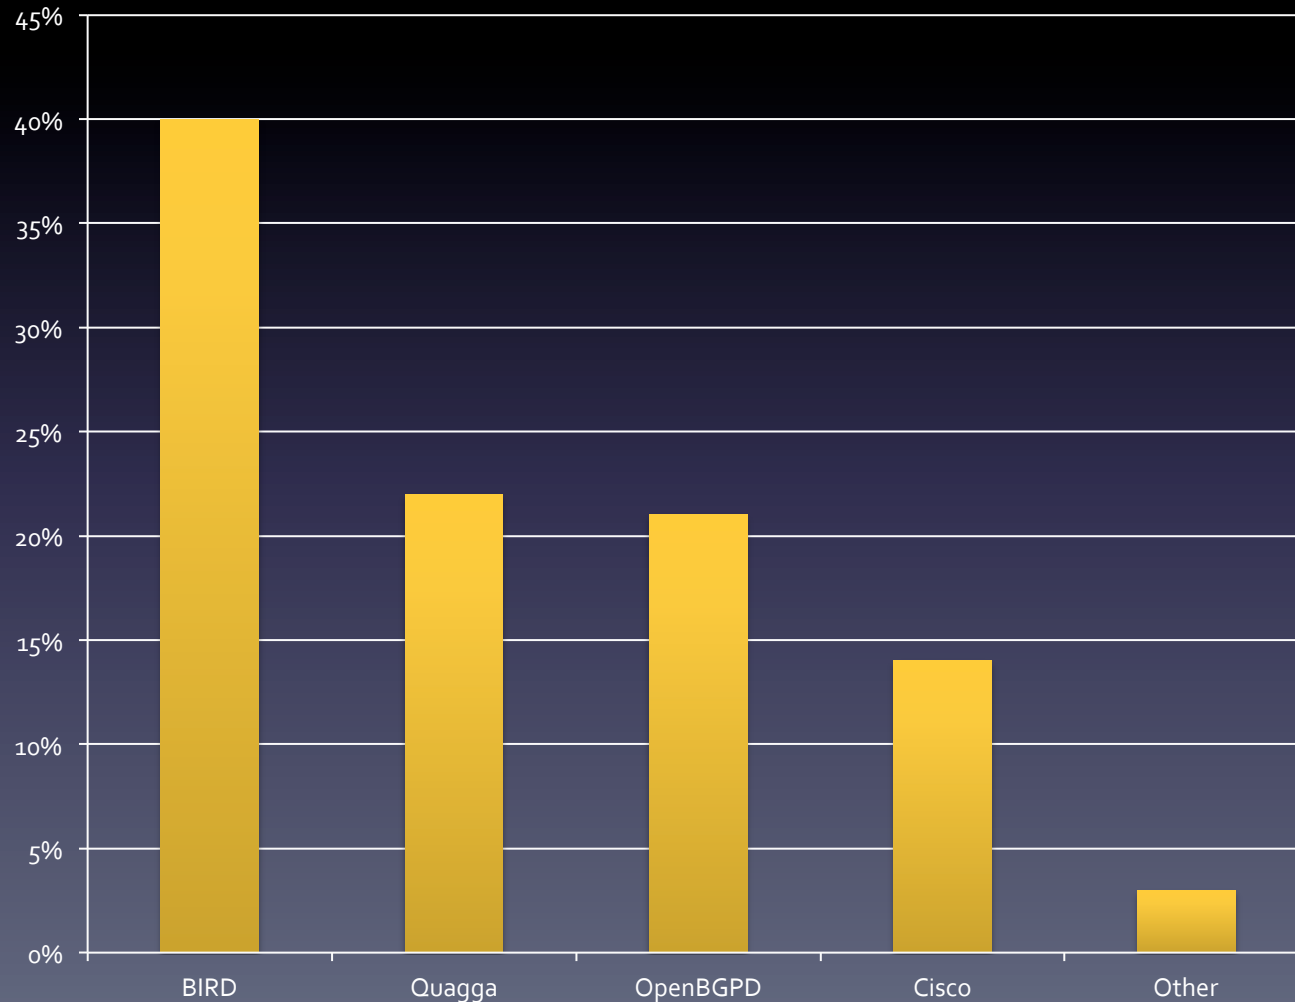

Route Server Daemons at Euro-IX