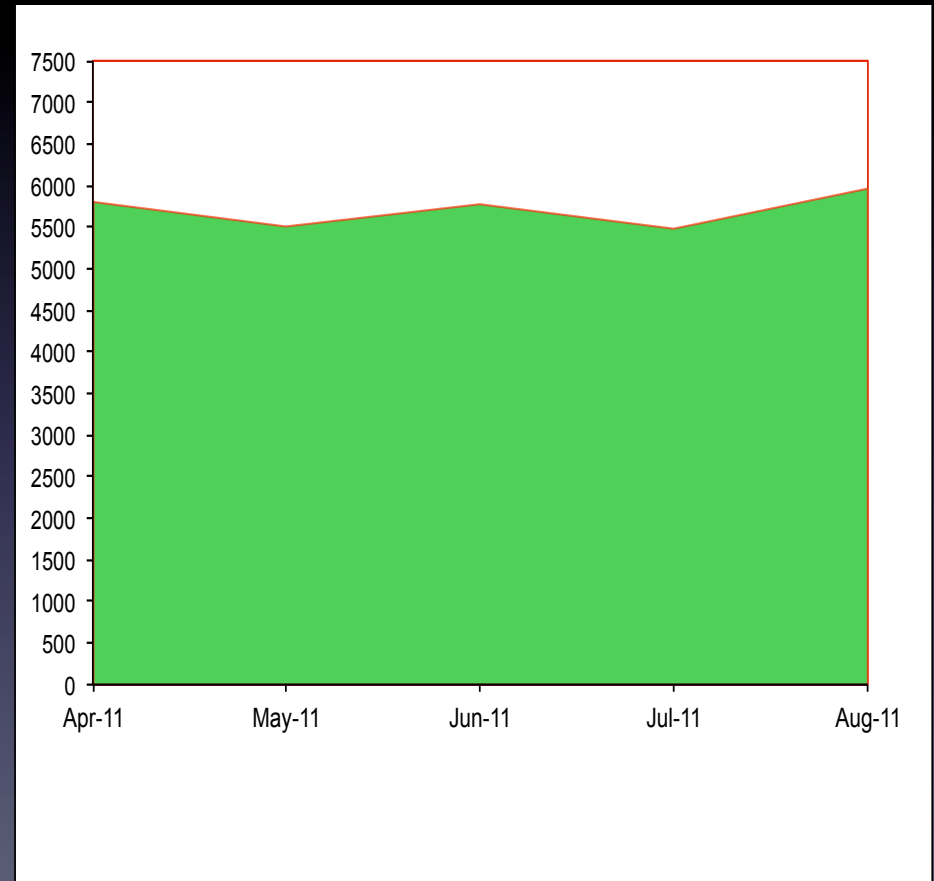

# Summer Traffic Comparison 2006 and 2011