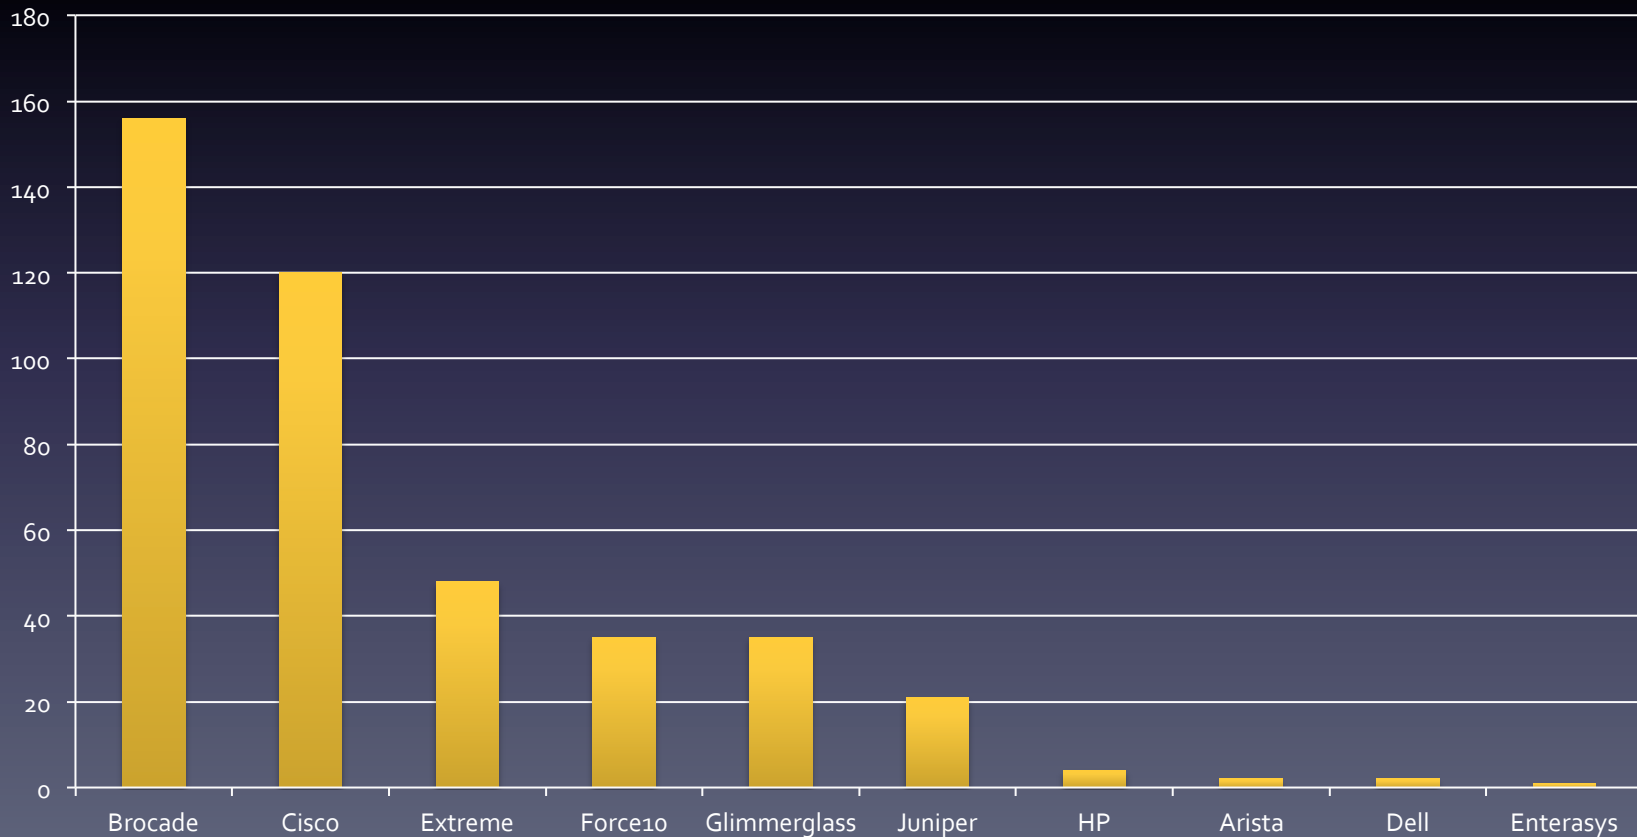

Switches/Routers used at Euro-IX IXPs