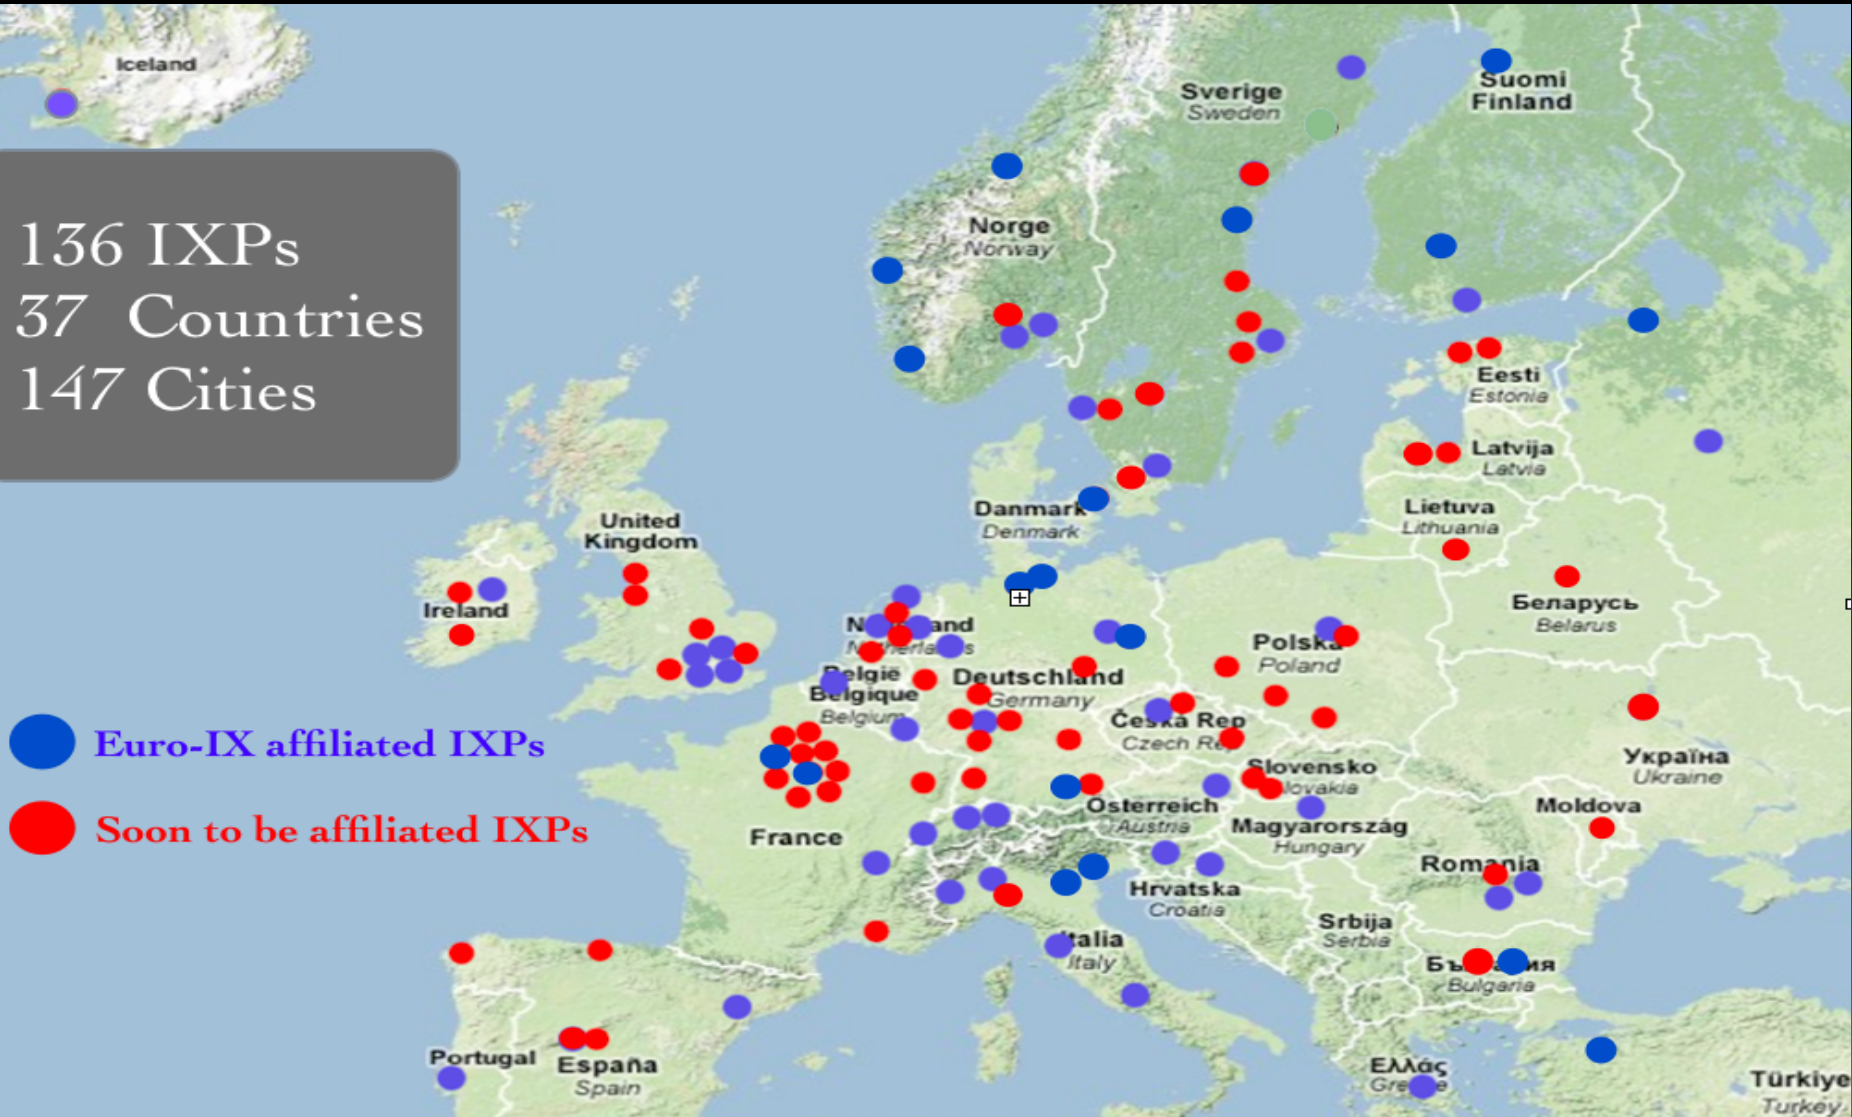

# What is Euro-IX

- Euro-IX is an Association for IXPs
- Formed in 2001
- Idea is to help further develop, strengthen and improve the Internet Exchange Point (IXP) Community

# Euro-IX Affiliates

- 63 affiliated IXPs :
  - 51 IXPs in Europe (30 Countries)
    - Operating 70 Internet exchanges
  - 12 IXPs from the rest of the world
- 11 affiliated patrons:
  - ADVA Optical Networking
  - Brocade
  - Extreme Networks
  - Interxion
  - MRV
  - Telehouse
  - Cisco
  - Force10 Networks
  - Juniper Networks
  - Telecity
  - Transmode

# IXPs in Europe

136 IXPs  
37 Countries  
147 Cities

-  Euro-IX affiliated IXPs
-  Soon to be affiliated IXPs