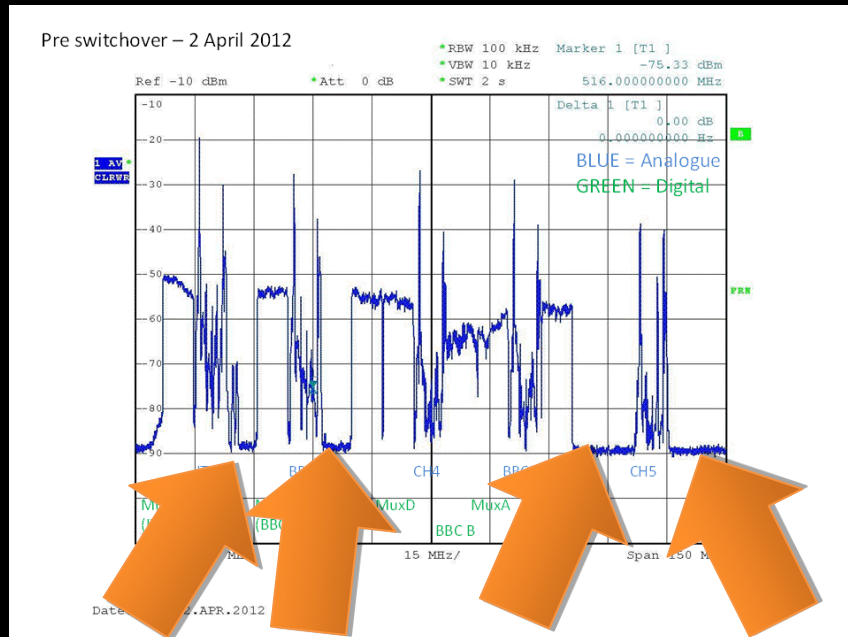

WHAT IS A TV WHITESPACE?

PRE-SWITCHOVER