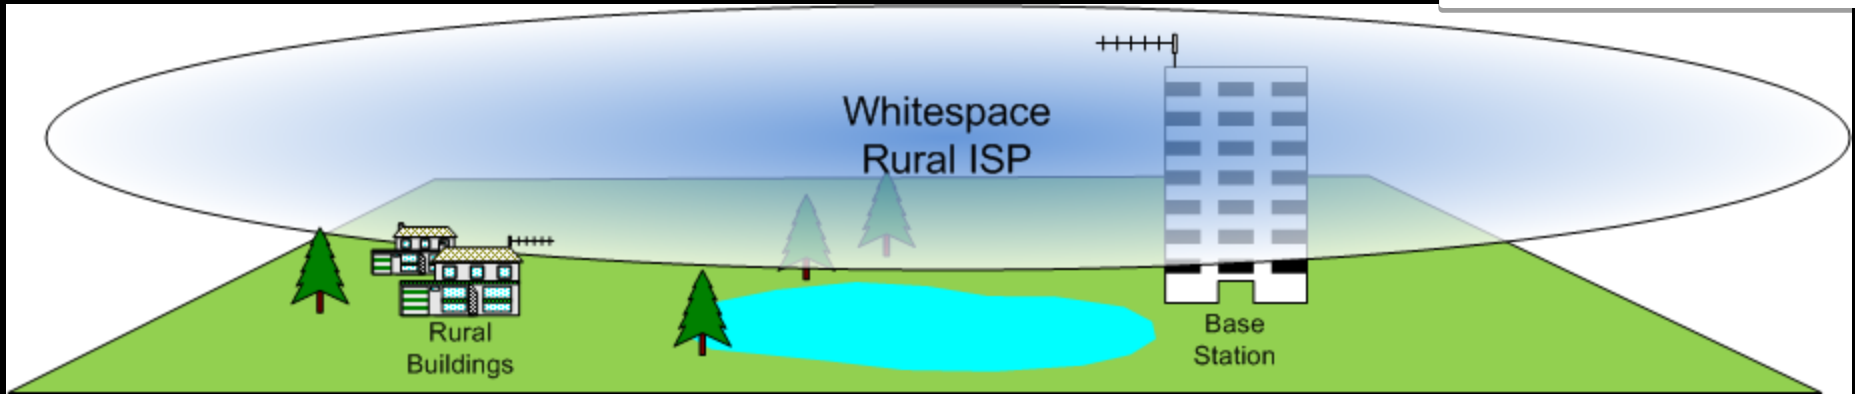

APPLICATIONS

RURAL BROADBAND

INTERNET OF THINGS

WHAT CAN YOU DO?

FIND A WHITESPACE NEAR YOU

<http://uk-whitespaces.spectrumbridge.com>

The screenshot displays the user interface of the UK Whitespaces website. At the top, there are four filter tabs: "Protected Areas" (with a downward arrow), "Channels" (with an upward arrow), "Device Types" (with a downward arrow), and "Map Type" (partially visible). Below these tabs is a map of the United Kingdom, with a red overlay indicating protected areas. A blue star is placed on the map near Cambridge. In the center of the map, a "Channels" selection table is overlaid. The table has two columns: "Select All" and "Unselect All". Below these columns is a grid of checkboxes for channels 21 through 60. Channel 22 is checked. At the bottom left of the map, there are two icons: "Identify" and "Measure".