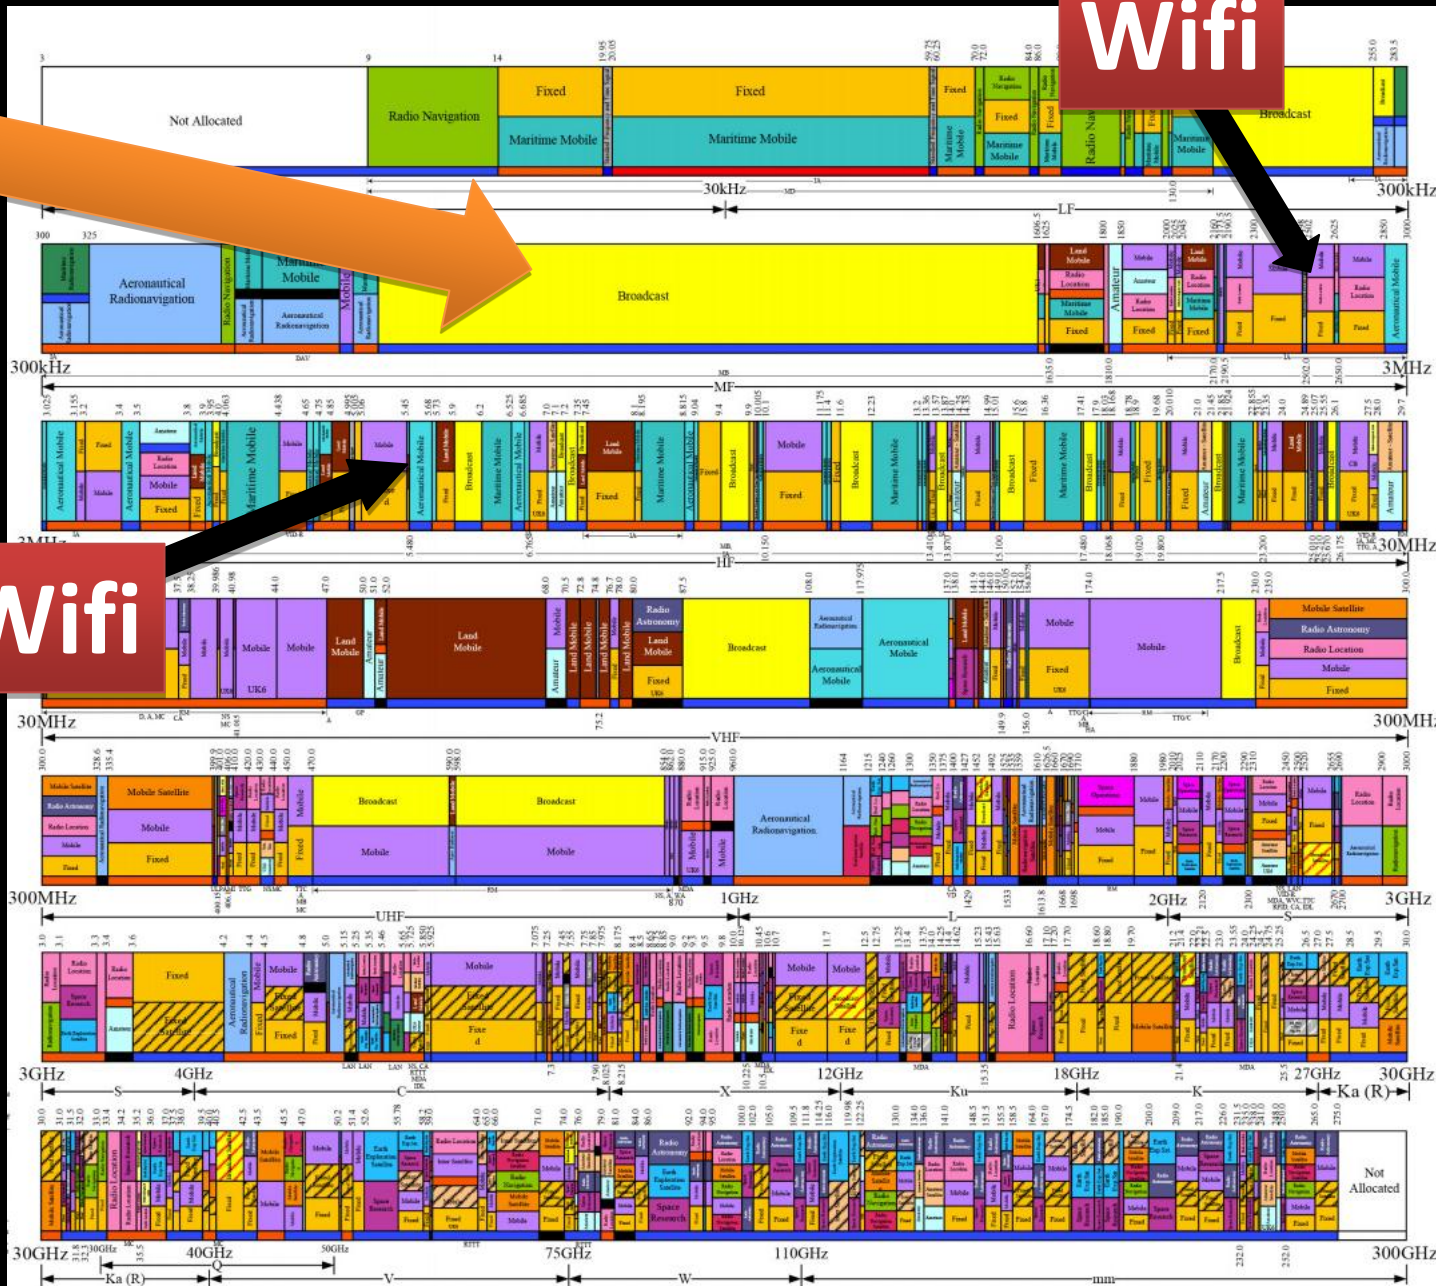

Whitespace Spectrum

If you love something
set it free...

love-hz.com
@WeLoveHz

SPECTRUM

TV

SPECTRUM

Wifi

Wifi

TYPES OF LICENCE

Licensed

GSM, 3G, 4G, Microwave links

Light Licensed

5.8Ghz

Dynamic

New!

TV Whitespace

DIVIDEND!

WHERE ARE TV WHITESPACES?

WHITESPACE DATABASE

RANGE, BANDWIDTH, AVAILABILITY

Whitespace

10km

16Mbps per channel

Sparsely Populated Areas

APPLICATIONS

RURAL BROADBAND

INTERNET OF THINGS

WHAT CAN YOU DO?

FIND A WHITESPACE NEAR YOU

<http://uk-whitespaces.spectrumbridge.com>

The screenshot displays the user interface of the UK Whitespaces website. At the top, there are four filter tabs: "Protected Areas" (with a downward arrow), "Channels" (with an upward arrow), "Device Types" (with a downward arrow), and "Map Type" (partially visible). Below these tabs is a map of the United Kingdom, with a red overlay indicating protected areas. A blue star is placed on the map near Cambridge. In the center of the map, a "Channels" selection table is overlaid. The table has two columns: "Select All" and "Unselect All". Below these columns is a grid of checkboxes for channels 21 through 60. Channel 22 is checked. At the bottom left of the map, there are two icons: "Identify" and "Measure".