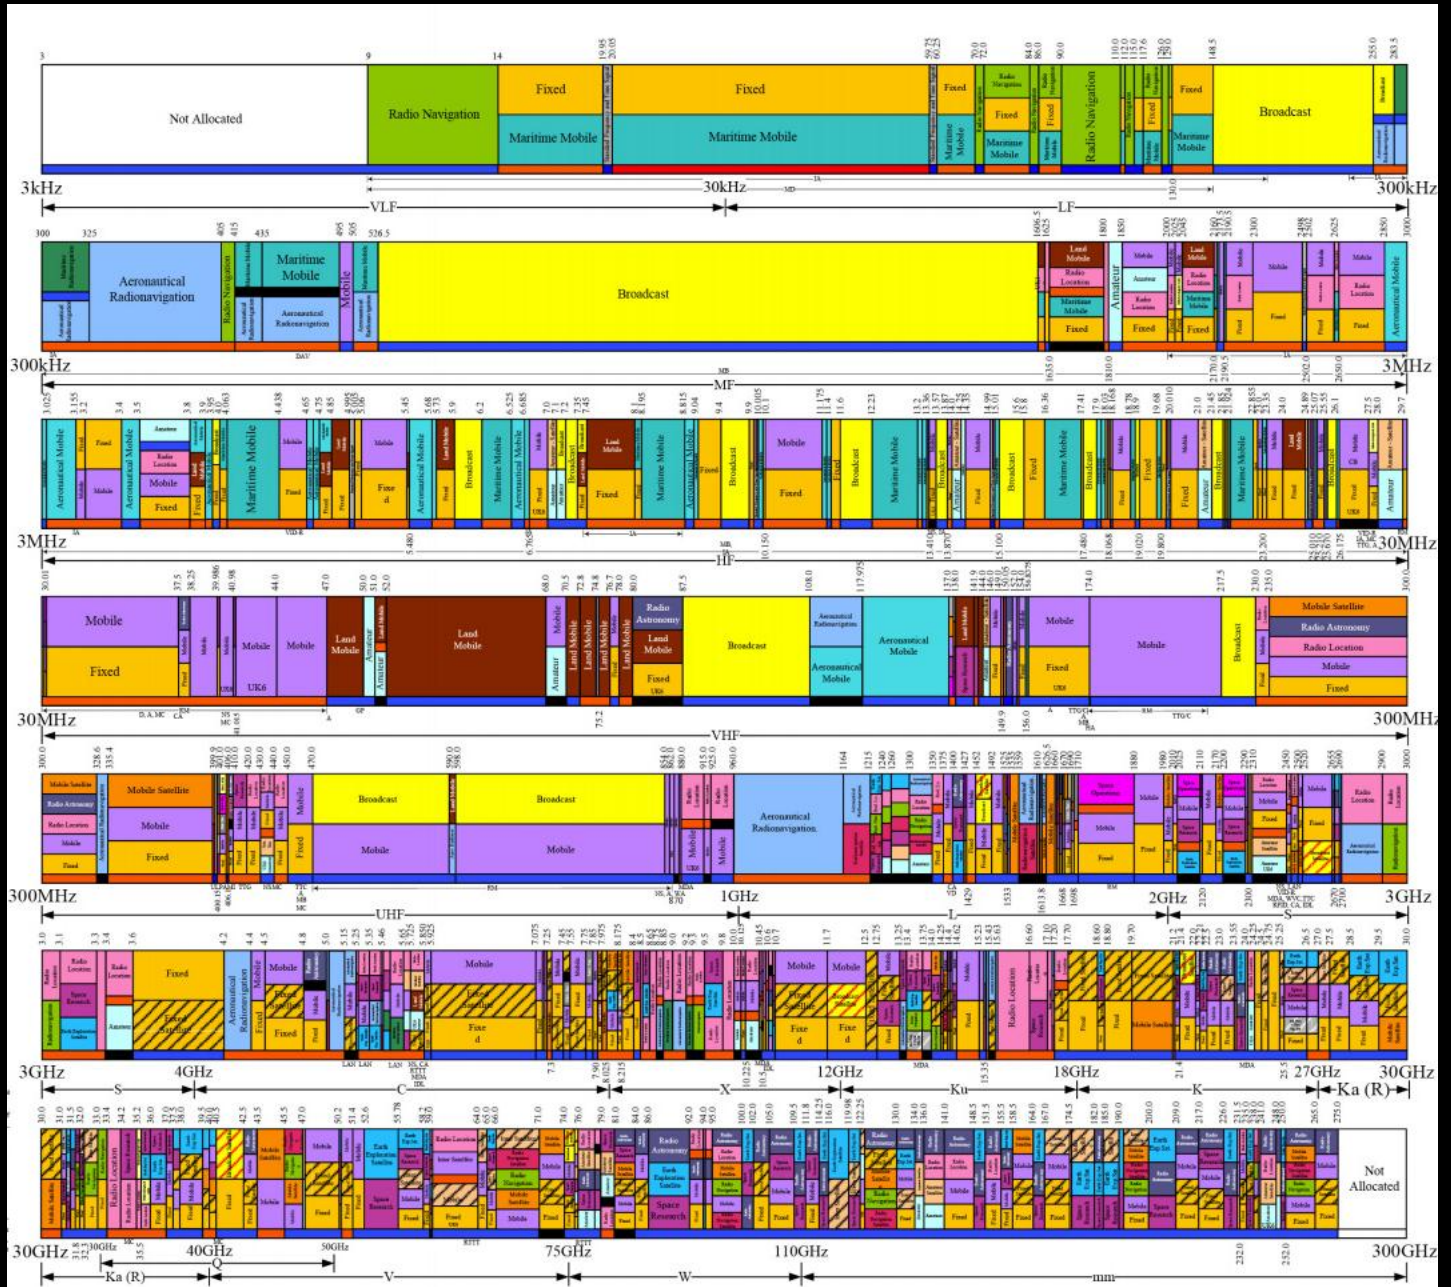

Whitespace Spectrum

If you love something
set it free...

love-hz.com
@WeLoveHz

SPECTRUM

TV

SPECTRUM

Wifi

Wifi

TYPES OF LICENCE

Licensed

GSM, 3G, 4G, Microwave links

Light Licensed

5.8Ghz

Dynamic

New!

TV Whitespace

DIVIDEND!

WHERE ARE TV WHITESPACES?

WHITESPACE DATABASE

RANGE, BANDWIDTH, AVAILABILITY

Whitespace

10km

16Mbps per channel

Sparsely Populated Areas

APPLICATIONS

RURAL BROADBAND

INTERNET OF THINGS

WHAT CAN YOU DO?

FIND A WHITESPACE NEAR YOU

<http://uk-whitespaces.spectrumbridge.com>

The screenshot displays the user interface of the UK Whitespaces website. At the top, there are four filter tabs: "Protected Areas" (with a downward arrow), "Channels" (with an upward arrow), "Device Types" (with a downward arrow), and "Map Type" (partially visible). Below these tabs is a map of the United Kingdom, with a red overlay indicating protected areas. A blue star is placed on the map near Cambridge. In the center of the map, a "Channels" selection table is overlaid. The table has two columns: "Select All" and "Unselect All". Below these columns is a grid of checkboxes for channels 21 through 60. Channel 22 is checked. At the bottom left of the map, there are two icons: "Identify" and "Measure".