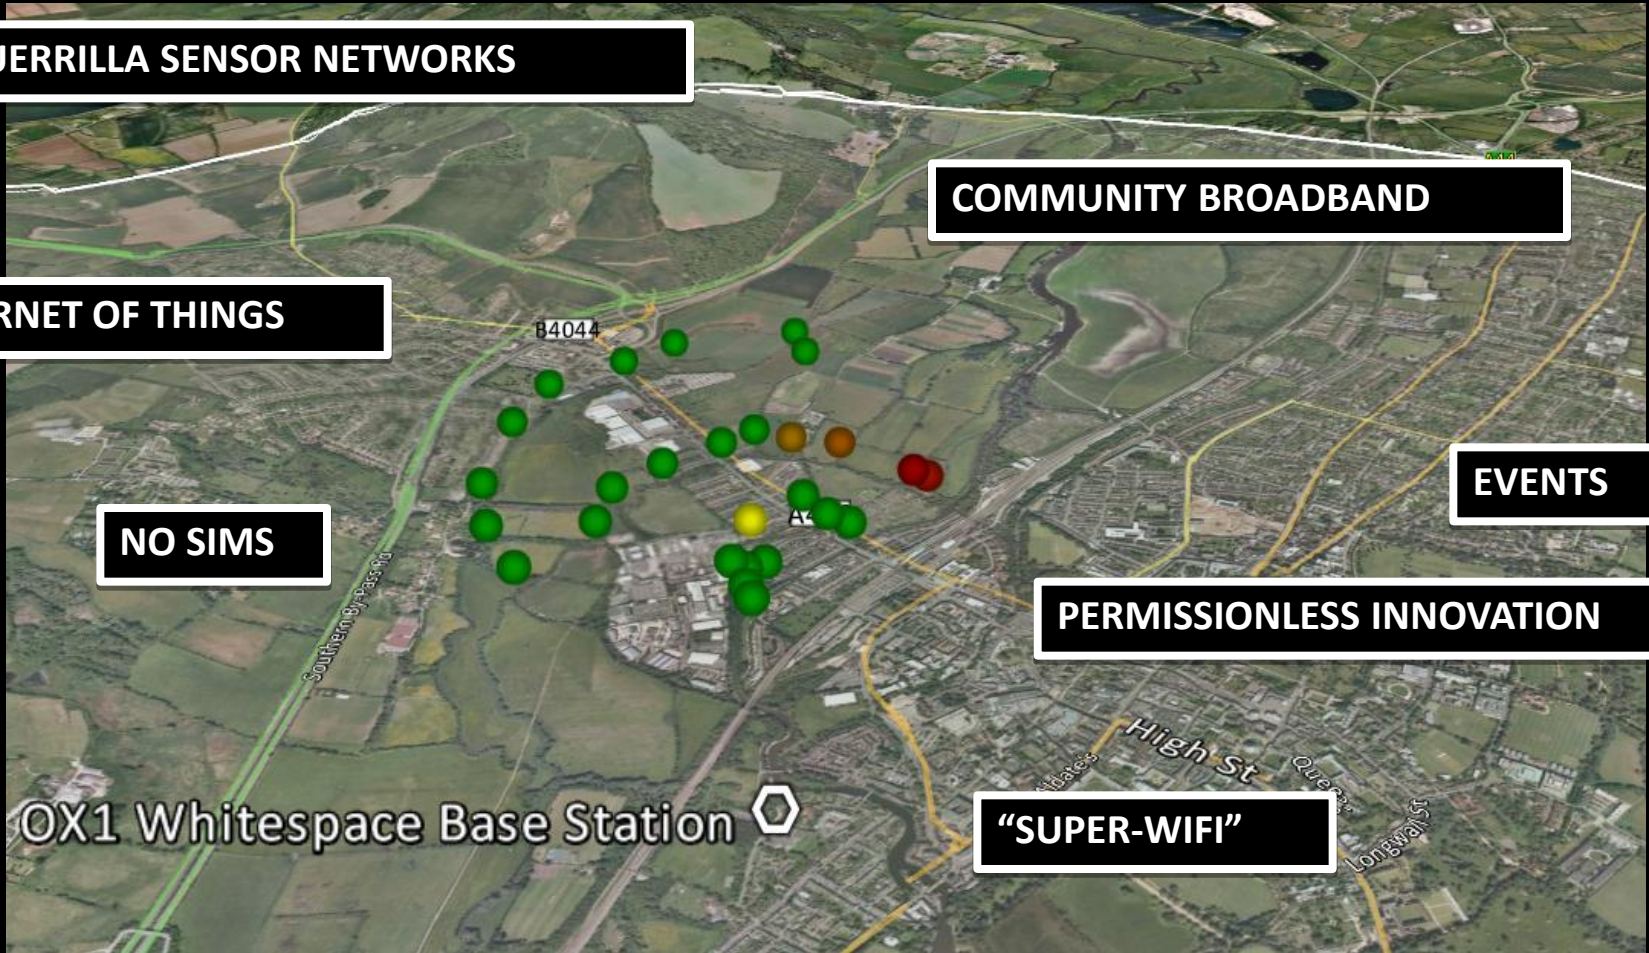

OCCUPY SPECTRUM

GUERRILLA SENSOR NETWORKS

COMMUNITY BROADBAND

INTERNET OF THINGS

EVENTS

NO SIMS

PERMISSIONLESS INNOVATION

OX1 Whitespace Base Station

"SUPER-WIFI"