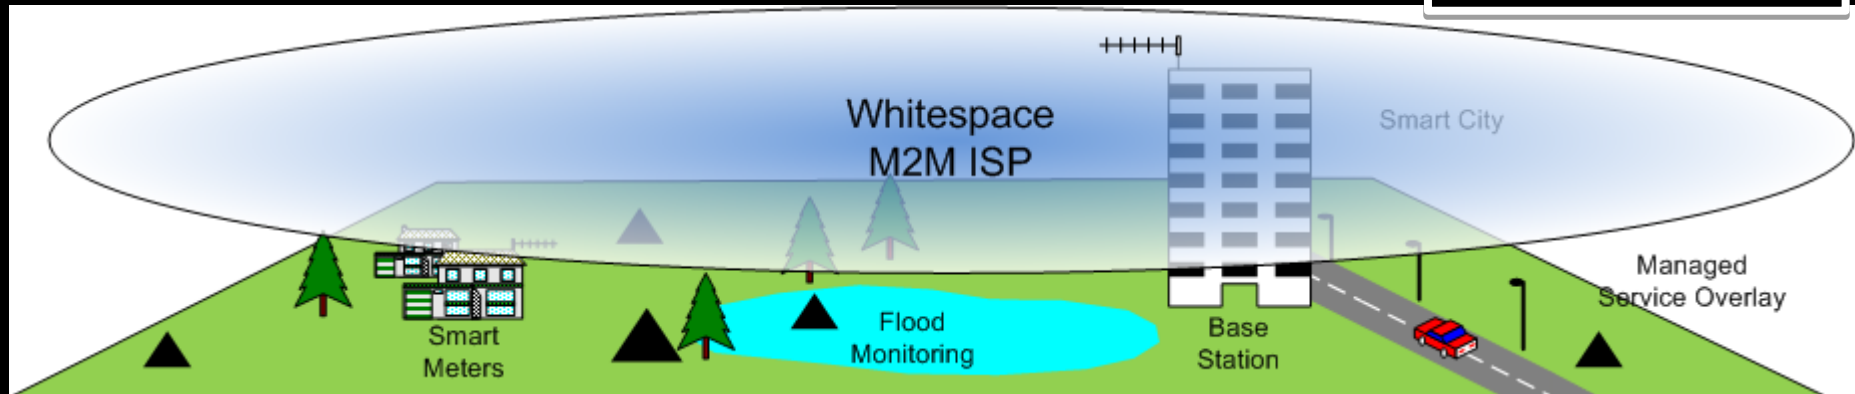

APPLICATIONS

RURAL BROADBAND

INTERNET OF THINGS

WHAT CAN YOU DO?

FIND A WHITESPACE NEAR YOU

<http://uk-whitespaces.spectrumbridge.com>

The screenshot displays the user interface of the UK Whitespaces website. At the top, there are four filter tabs: "Protected Areas" (with a downward arrow), "Channels" (with an upward arrow), "Device Types" (with a downward arrow), and "Map Type" (partially visible). Below these tabs is a map of the United Kingdom, with a red overlay indicating protected areas. A blue star is placed on the map near Cambridge. In the center of the map, a "Channels" selection table is overlaid. The table has two columns: "Select All" and "Unselect All". Below these columns is a grid of checkboxes for channels 21 through 60. Channel 22 is checked. At the bottom left of the map, there are two icons: "Identify" and "Measure".