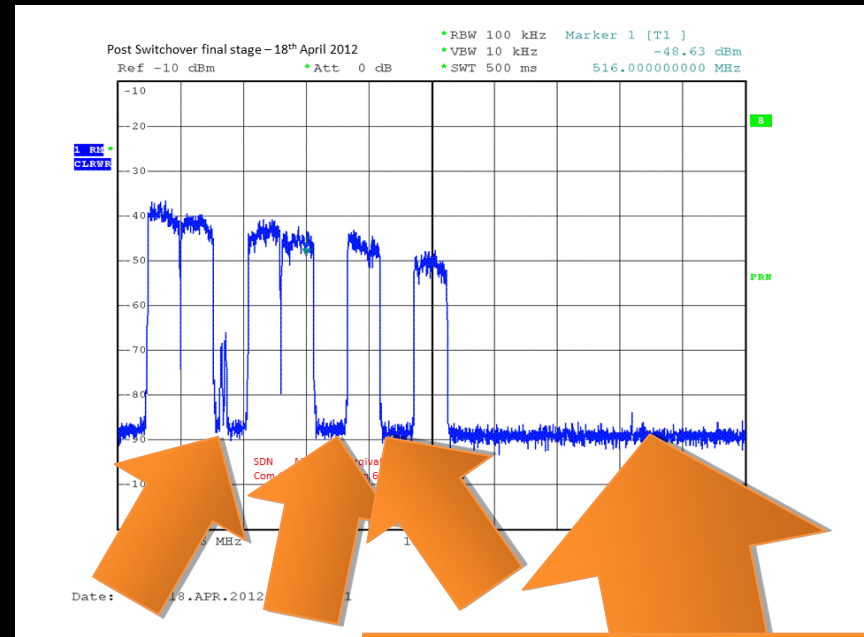

POST-SWITCHOVER