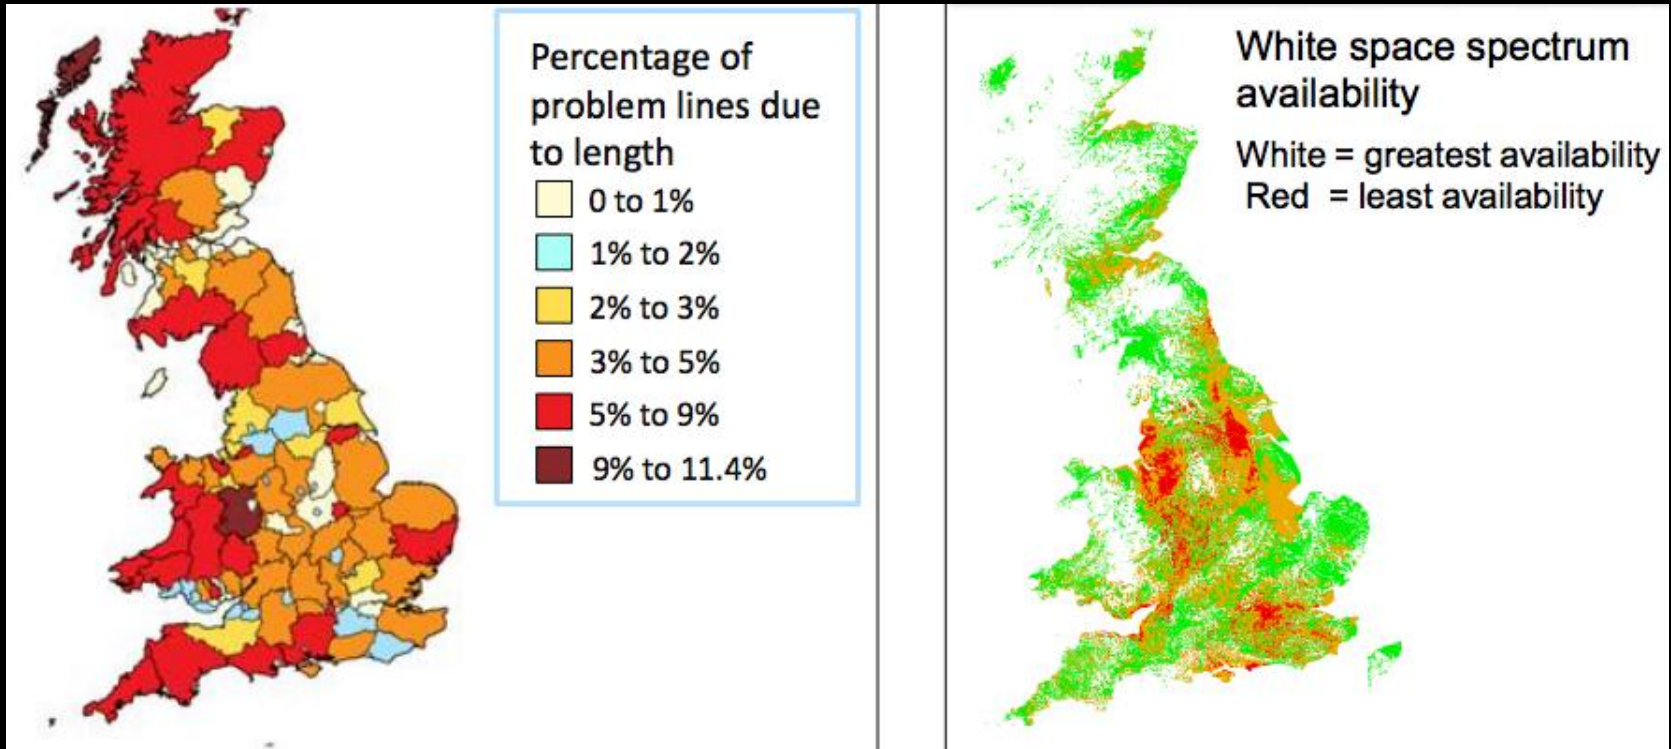

WHERE ARE TV WHITESPACES?