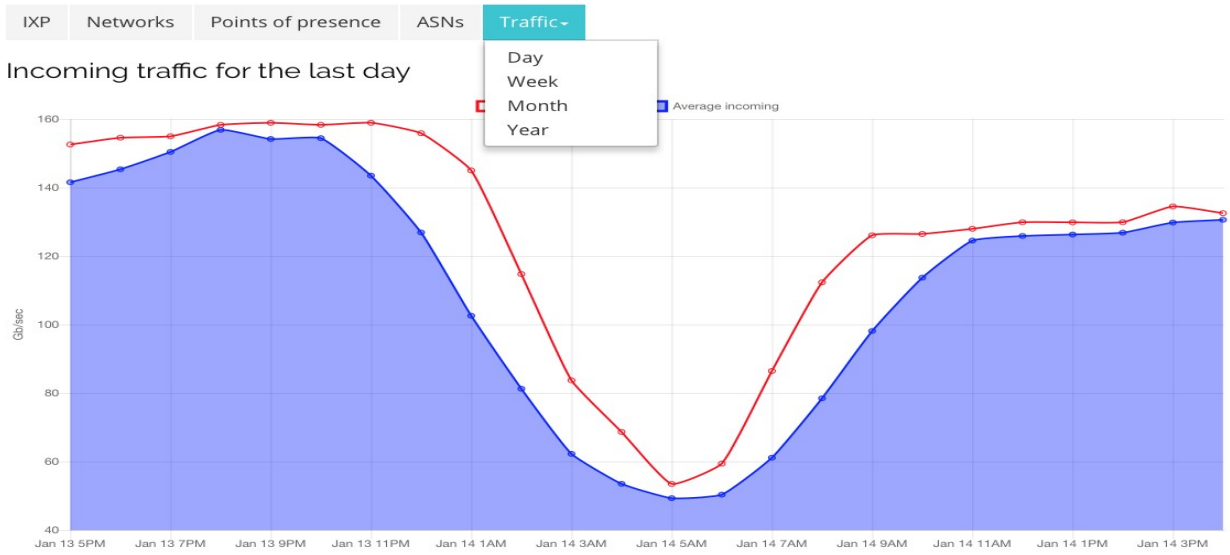

What we've been working on..

The Traffic tab:

IXPDB EURO-IX IXPDB ▾ VALIDATOR IX-F ▾ SPONSORS ▾

INEX LAN1 (INTERNET NEUTRAL EXCHANGE ASSOCIATION LIMITED BY GUARANTEE) IXPDB

What we've been working on..

The new compare function for IXPs:

IXPDB

EURO-IX IXPDB ▾ VALIDATOR IX-F ▾ SPONSORS ▾

I X P S

IXPDB / IXPDB / IXP Directory

IX-F ID, name, city or count ☒ Only with API ☐ AFIX ☐ APIX ☐ Euro-IX ☐ LAC-IX ☐ North America

COMPARE	IX-F ID	Name ↓₂	City	Country	Last updated	API	MANRS	# of ASNs
	737	ams (Asteroïd Amsterdam Internet Exchange)	Amsterdam	NL	Jan. 14, 2019, 3:02 p.m.	✓	✓	27
	2	AMS-IX	Amsterdam	NL	Jan. 14, 2019, 3:02 p.m.	✓	✓	825
	61	AMS-IX Caribbean	Willemstad, Curacao	AN	Jan. 12, 2019, 7 p.m.	✓	✗	13
	356	AMS-IX Hong Kong	Hong Kong	CN	Jan. 12, 2019, 7 p.m.	✓	✗	49
	619	AMS-IX India	Mumbai	IN	Jan. 12, 2019, 7 p.m.	✓	✗	24